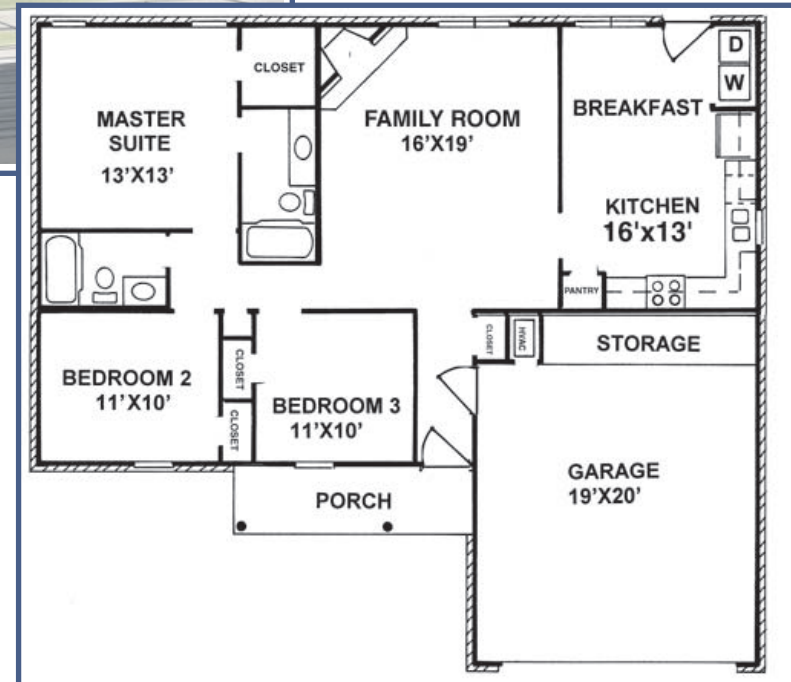

Brannon Builders

Cambridge

Plan 108 1340 Sq Ft

Central Park
Model Home
(662) 253-0118

Deerchase
Model Home
(662) 253-0116

108B

www.brannonbuilt.com

Actual plans may vary.
Square footage estimate.
Artist's rendering may vary.