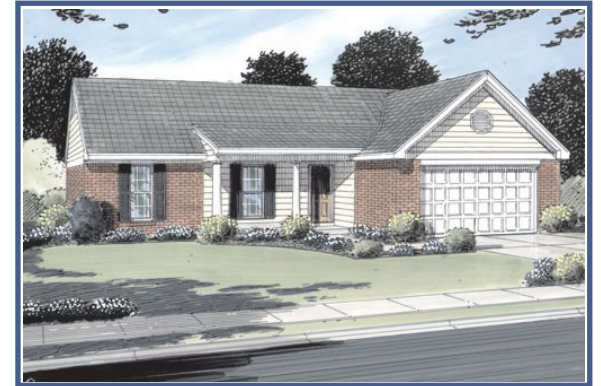

Brannon Builders

Cambridge

Plan 108 1340 Sq Ft

Central Park
Model Home
(662) 253-0118

Deerchase
Model Home
(662) 253-0116

108B

www.brannonbuilt.com

Actual plans may vary.
Square footage estimate.
Artist's rendering may vary.