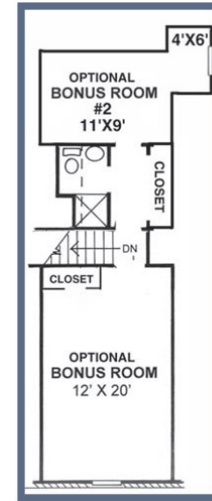

# Grayson

Plan 1695A 1723 Sq Ft  
Plan 1695C 1723 Sq Ft

Notes:  
Bonus Room with  
Stairs adds 256 sq ft  
Bath 3 (Must  
purchase bonus room)

Central Park  
Model Home  
(662) 253-0118

Deerchase  
Model Home  
(662) 253-0116