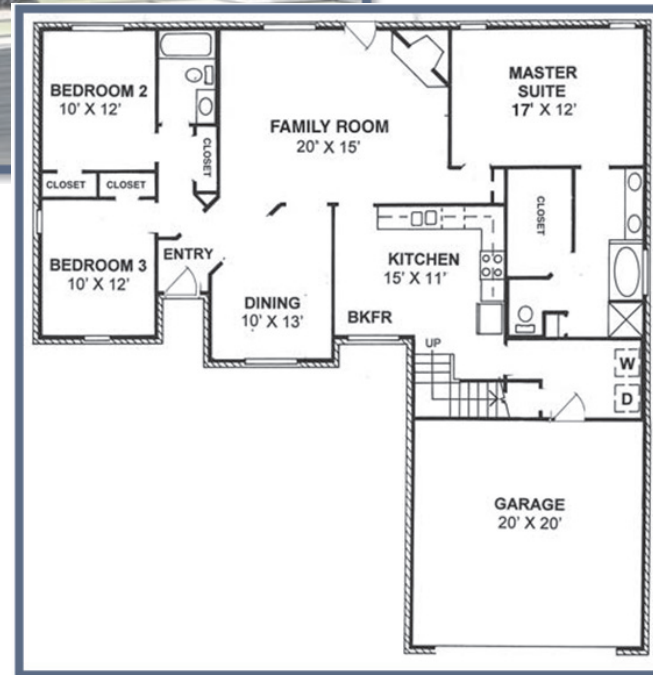

# Grayson

Plan 1695A 1723 Sq Ft  
Plan 1695C 1723 Sq Ft

Notes:  
Bonus Room with  
Stairs adds 256 sq ft  
Bath 3 (Must  
purchase bonus room)

Central Park  
Model Home  
(662) 253-0118

Deerchase  
Model Home  
(662) 253-0116

[www.brannonbuilt.com](http://www.brannonbuilt.com)

Actual plans may vary.  
Square footage estimate.  
Artist's rendering may vary.