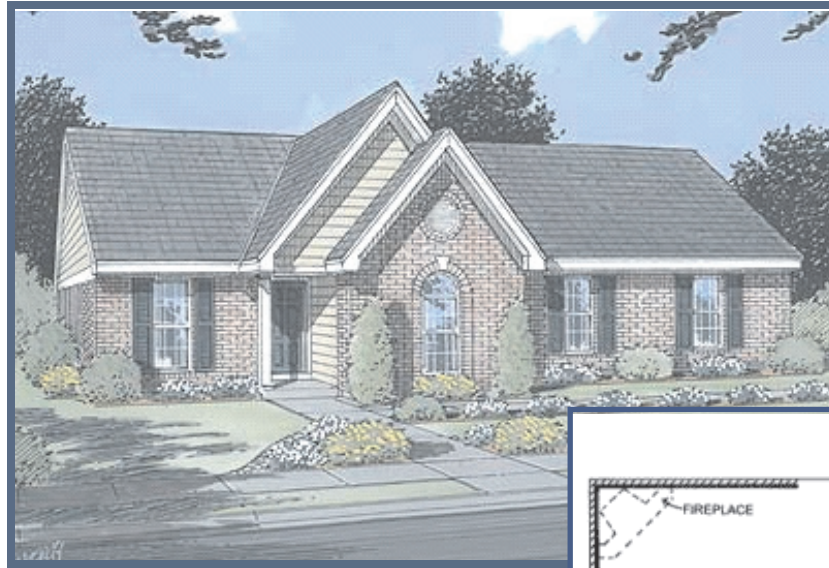

Brannon Builders

Huntington

Plan 310

1602 Sq Ft

Central Park
Model Home
(662) 253-0118

Deerchase
Model Home
(662) 253-0116

www.brannonbuilt.com

Actual plans may vary.
Square footage estimate.
Artist's rendering may vary.