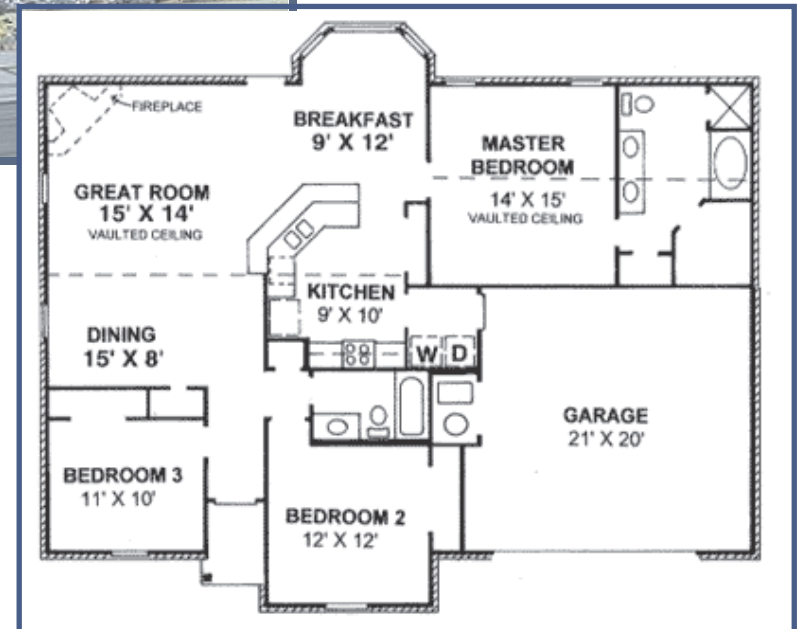

Brannon Builders

Huntington

Plan 310

1602 Sq Ft

Central Park
Model Home
(662) 253-0118

Deerchase
Model Home
(662) 253-0116

www.brannonbuilt.com

Actual plans may vary.
Square footage estimate.
Artist's rendering may vary.