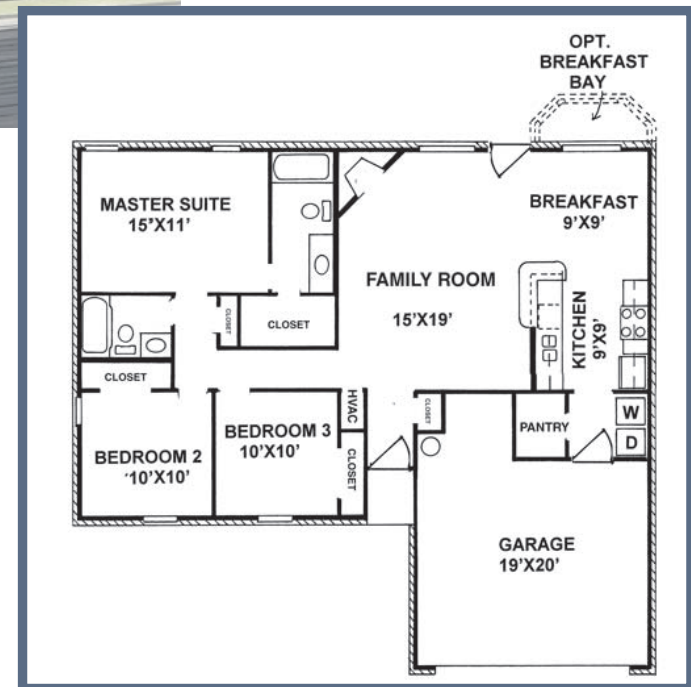

Brannon Builders

Stratford

Plan 205

1321 Sq Ft

Central Park
Model Home
(662) 253-0118

Deerchase
Model Home
(662) 253-0116

www.brannonbuilt.com

205

Actual plans may vary.
Square footage estimate.
Artist's rendering may vary.