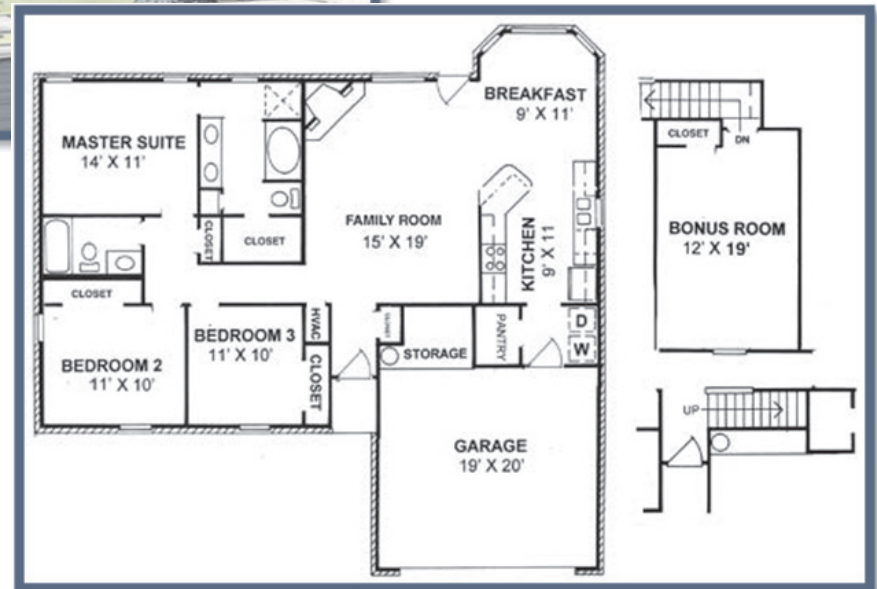

Brannon Builders

Stratford

Plan 405

1425 Sq Ft

405

Central Park
Model Home
(662) 253-0118

Deerchase
Model Home
(662) 253-0116

www.brannonbuilt.com

Actual plans may vary.
Square footage estimate.
Artist's rendering may vary.